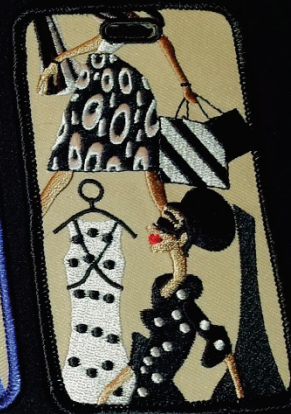

Debi's Ordinary People Collectibles

Try our new Sorority & Non-Sorority Embroidered Diva Luggage Tags!

Email: greek@debisordinarypeople.com

Detailed Craftsmanship.

Easily Recognize
your Backpack, Luggage
or Bag with these new
Trendy Embroidered
Diva Tags!

LUG01
Alpha Kappa Alpha

LUG02
Red/White Diva

LUG04
Sigma Gamma Rho

LUG03
Zeta Phi Beta

LUG05
Black/White Shopping

Approx. Size: 2.25 in. x 4.5 in.

Each tag comes with a clear strap cord and an address
card which is included in a backside plastic pocket.